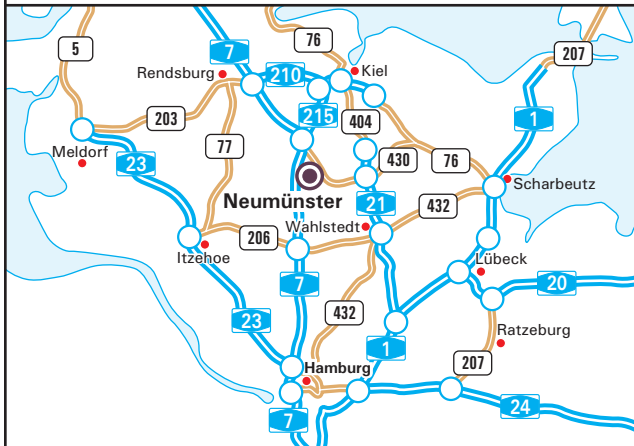

Nexis Faserwerke GmbH & Co. KG

Tungendorfer Strasse 10
24536 Neumünster Germany
Phone: +49 4321 / 302-500
Fax: +49 4321 / 302-511
www.nexis-fibers.com
www.nexylon.com www.nexylene.com

From A7: Neumünster Nord Exit

Join the L328 following signs for Neumünster.
Continue onto Rendsburger Straße.
Turn left onto Max Johannsen Brücke (B430).
Continue onto Ilsahl (B430).
Turn left onto Christianstraße (B430).
Continue onto Tungendorfer Straße
We are located on the right-hand side (see inset)

From A7: Neumünster-Süd Exit

Join the B205 at the junction join Altonaer Straße following signs for Neumünster.
Turn right onto Holsatenring. Continue onto Holsatenring, then Feld Straße.
Continue onto Klaus Groth Straße, then Goethe Straße.
Turn right onto the B430 (Christianstraße).
Continue onto Tungendorfer Straße
We are located on the right-hand side (see inset)

Airport ✈

Hamburg is 70 km south of Neumünster